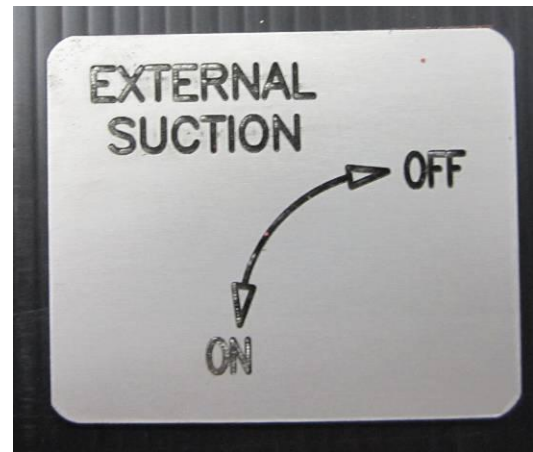

K04075-21

LABEL

EXTERNAL SUCTION

ALUM ENGRAVED AND FILLED BLACK