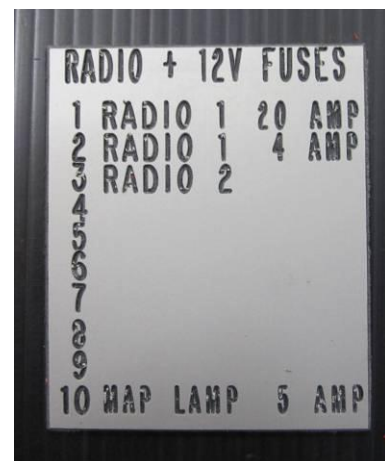

K04075-14

LABEL

RADIO AND 12V FUSES

BLACK ON SILVER PLASTIC

SELF ADH