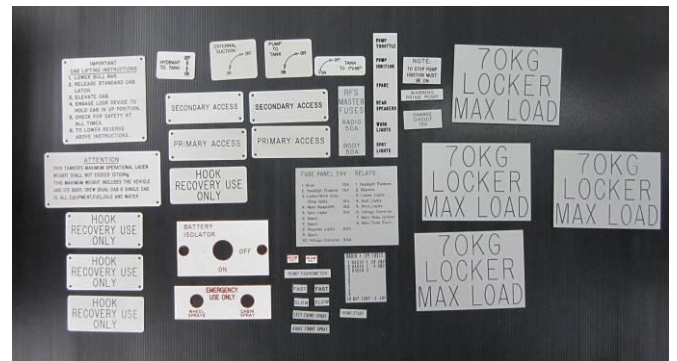

SPARE PARTS : LABELS

LABEL

CAT 1 – COMPLETE SET FOR SINGLE CAB

LABEL

CAT 1 – COMPLETE ENGRAVED SET FOR CREW CAB (4 LOCKER)

KO4105-2

LABEL

10W GLOBE ONLY